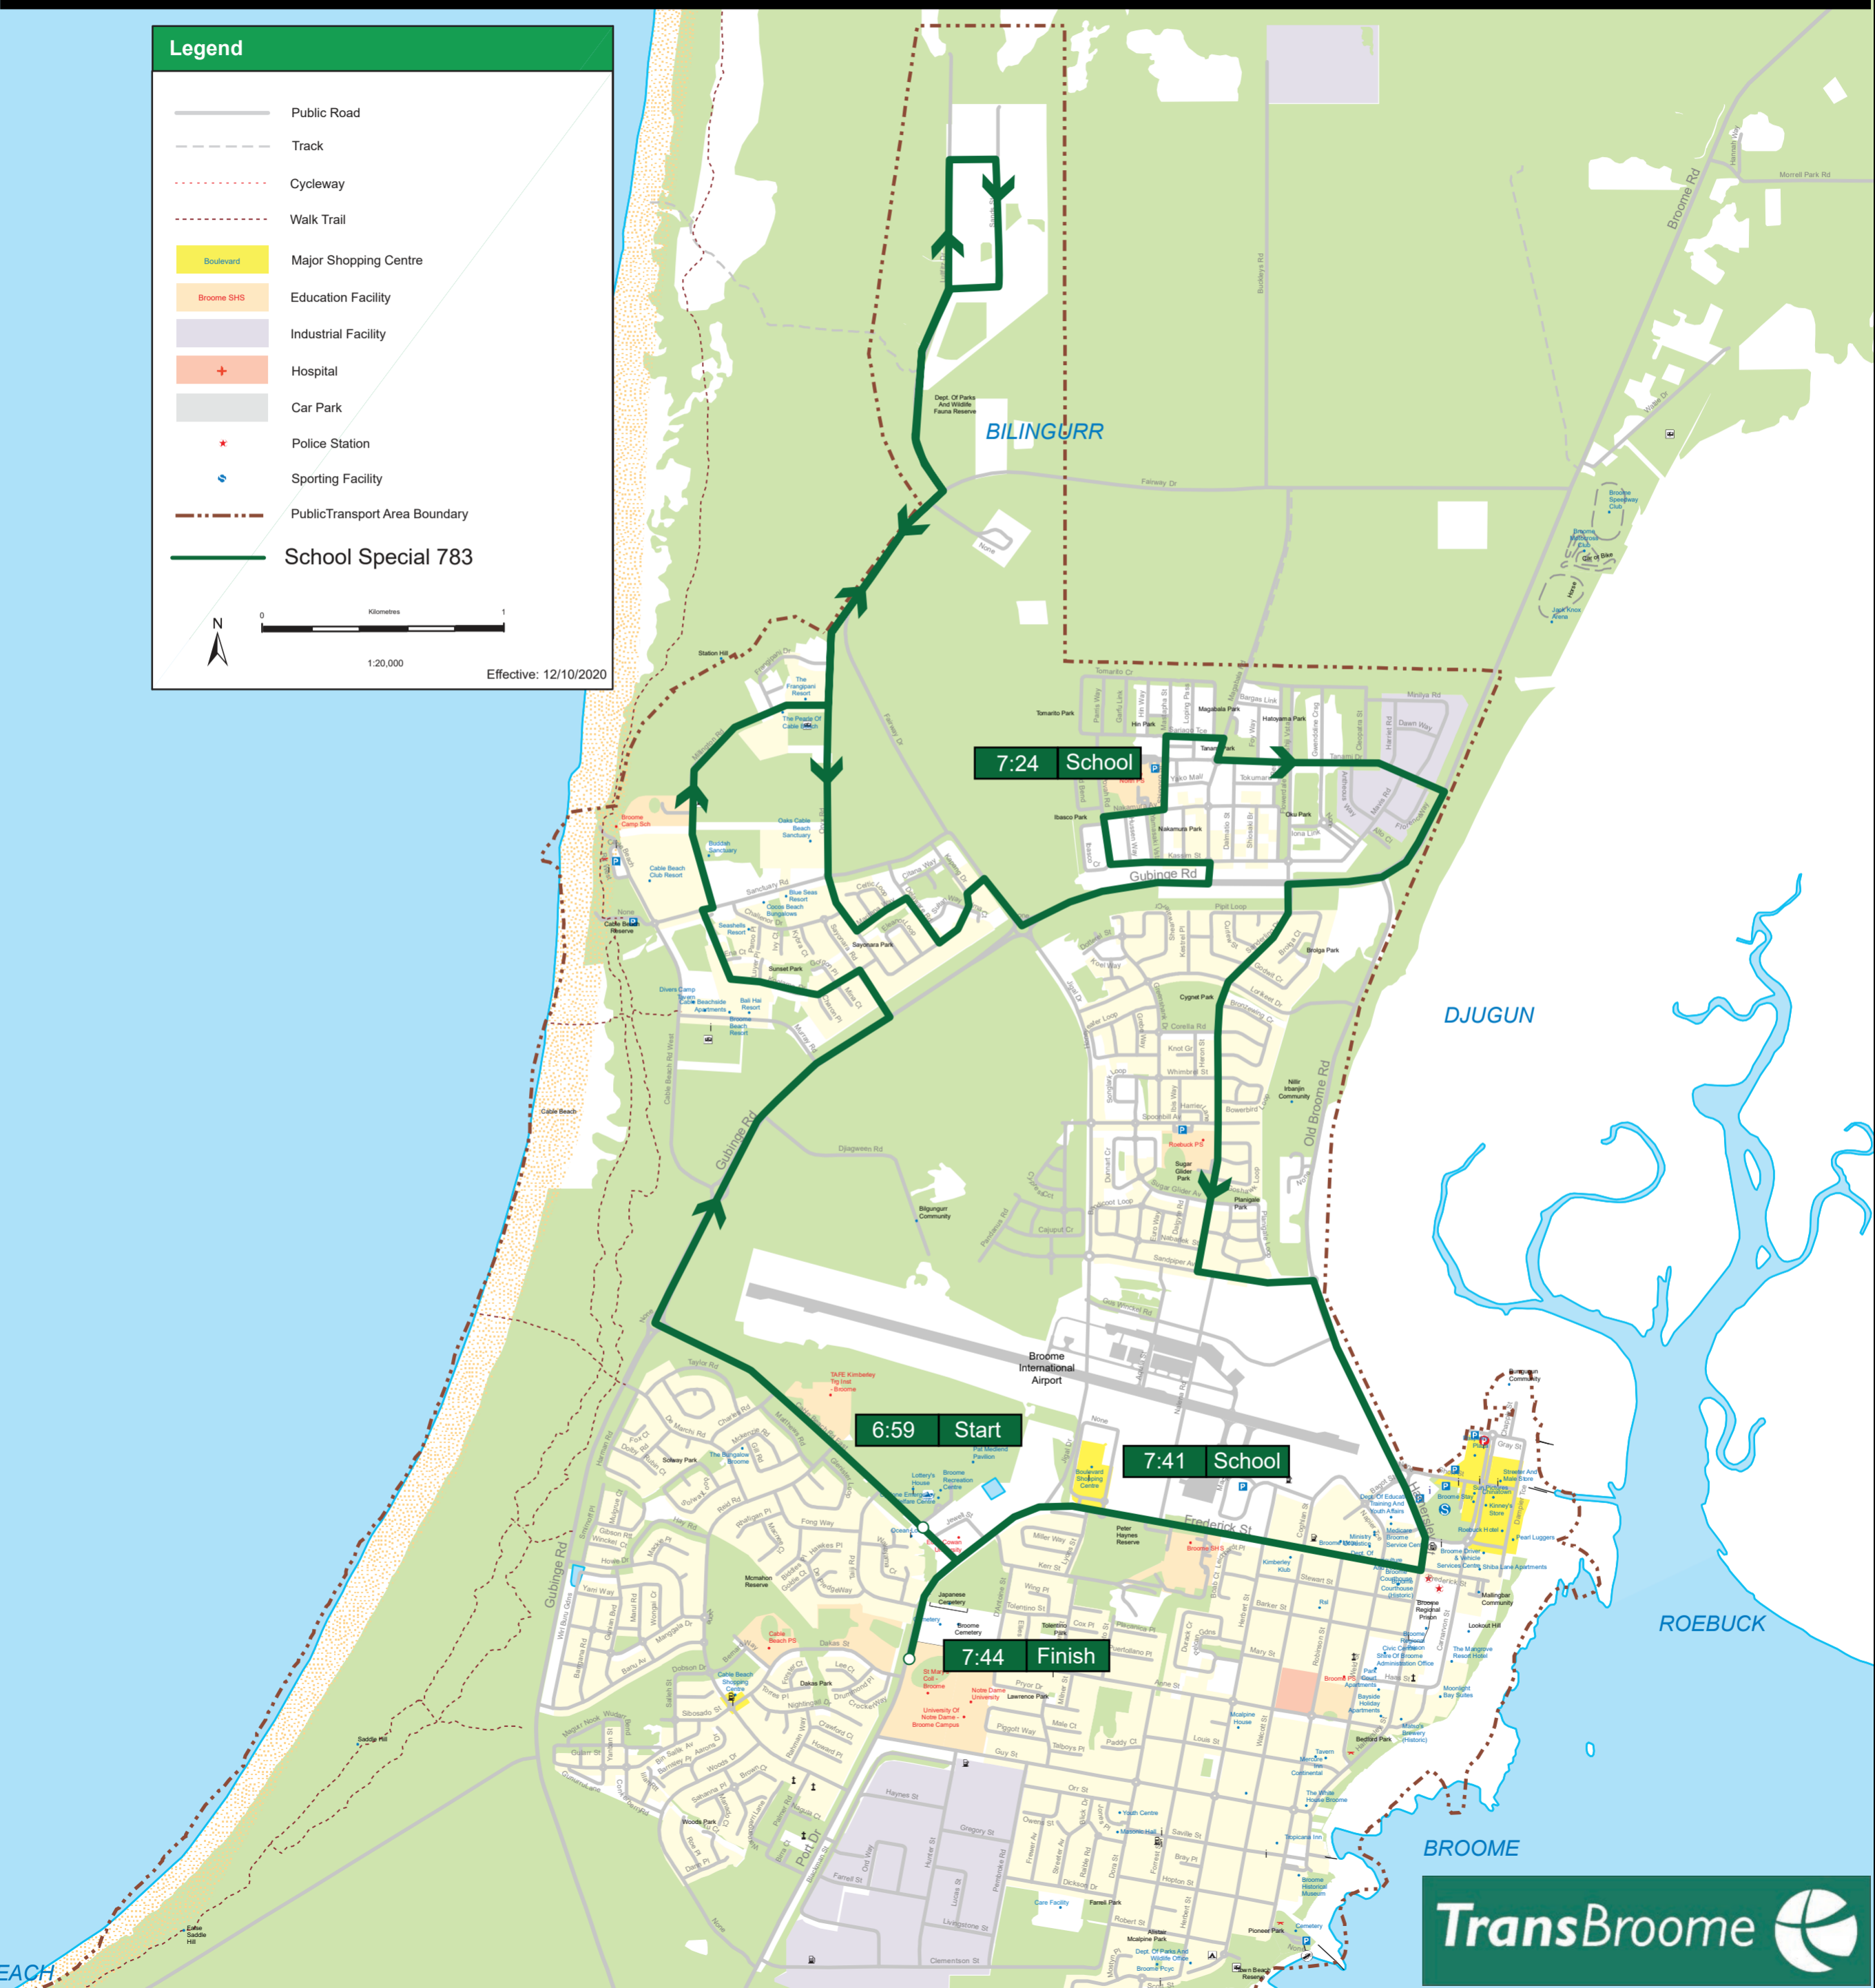

# TransBroome School Special 783 AM

**Legend**

- Public Road
- Track
- Cycleway
- Walk Trail
- Boulevard
- Major Shopping Centre
- Broome SHS
- Education Facility
- Industrial Facility
- Hospital
- Car Park
- Police Station
- Sporting Facility
- Public Transport Area Boundary
- School Special 783

0 1 Kilometres  
1:20,000  
Effective: 12/10/2020

# TransBroome School Special 783 PM\*

**Legend**

- Public Road
- Track
- Cycleway
- Walk Trail
- Boulevard
- Major Shopping Centre
- Broome SHS
- Education Facility
- Industrial Facility
- Hospital
- Car Park
- Police Station
- Sporting Facility
- Public Transport Area Boundary
- School Special 783

\*Service departs 20 minutes earlier on Tuesday

0 1 Kilometres

1:20,000

Effective: 12/10/2020