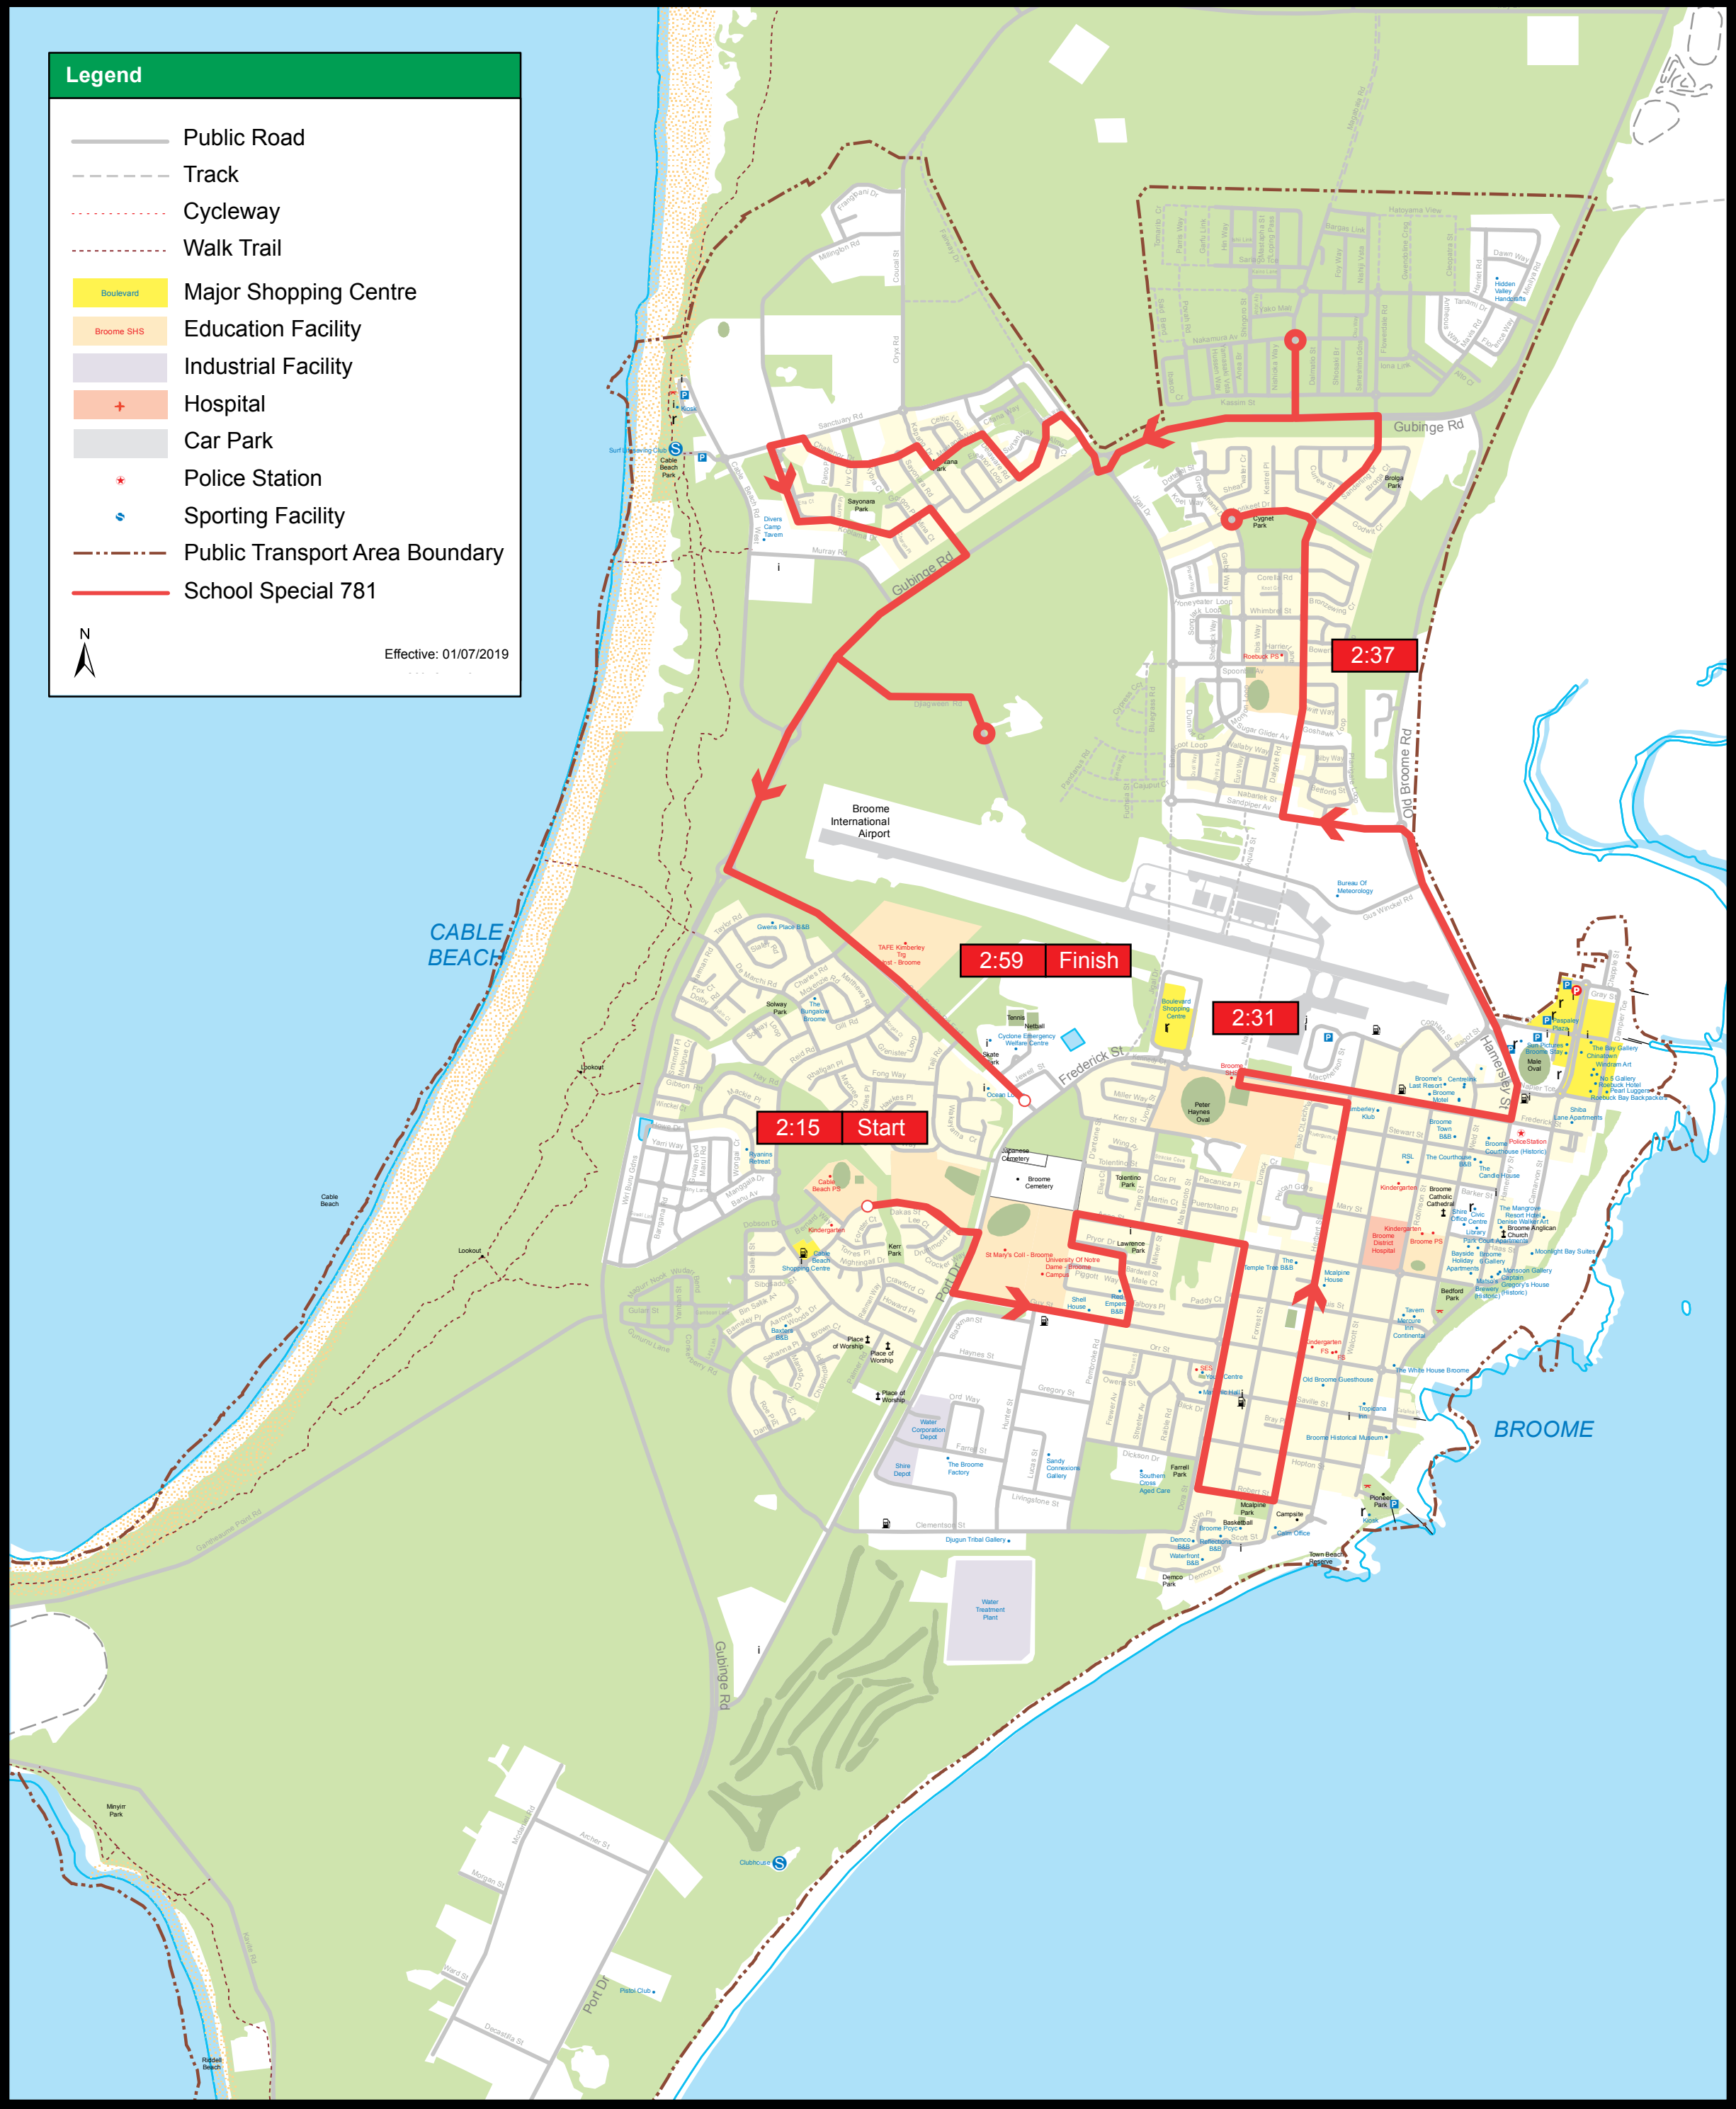

Broome School Network: Morning

Legend

- Public Road
- Track
- Cycleway
- Walk Trail
- Boulevard
- Major Shopping Centre
- Broome SHS
- Education Facility
- Industrial Facility
- Hospital
- Car Park
- Police Station
- Sporting Facility
- Public Transport Area Boundary
- School Special 781
- School Special 782

0 1
Kilometres
1:20 000
Effective: 11/09/2020

Broome School Network: Afternoon

Legend

-  Public Road
-  Track
-  Cycleway
-  Walk Trail
-  Boulevard
-  Broome SHS
-  Industrial Facility
-  Hospital
-  Car Park
-  Police Station
-  Sporting Facility
-  Public Transport Area Boundary
-  School Special 781

Effective: 01/07/2019

Broome School Network: Afternoon

* School Special 782 departs earlier on Tuesdays only.

Legend

- Public Road
- - - Track
- ⋯ Cycleway
- ⋯ Walk Trail
- Major Shopping Centre
- Education Facility
- Industrial Facility
- Hospital
- Car Park
- * Police Station
- s Sporting Facility
- ⋯ Public Transport Area Boundary
- School Special 782 (Tues Only)
- School Special 782

0 1
Kilometres
1:20 000
Effective: 01/07/2019